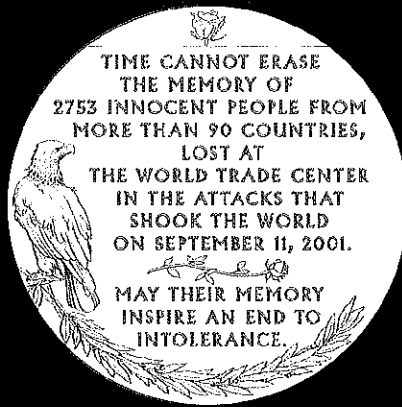

FH-NY-R-13