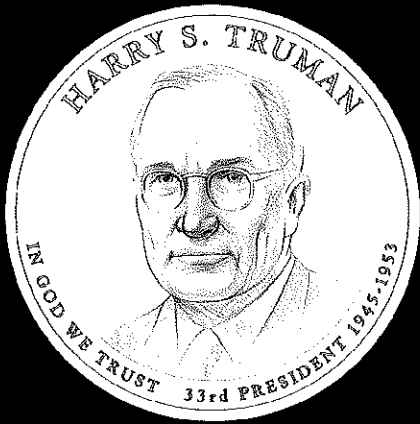

2015-2016 Presidential \$1 Coin
Obverse Candidate Designs

Harry S. Truman
Obverse Candidate Designs

HT-01

HT-02

HT-03

HT-04

HT-05