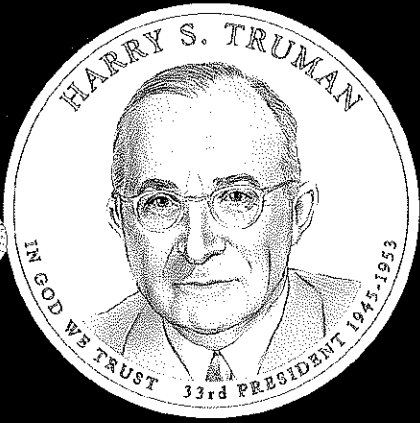

2015-2016 Presidential \$1 Coin
Obverse Candidate Designs

Harry S. Truman
Obverse Candidate Designs

HT-01

HT-02

HT-03

HT-04

HT-05