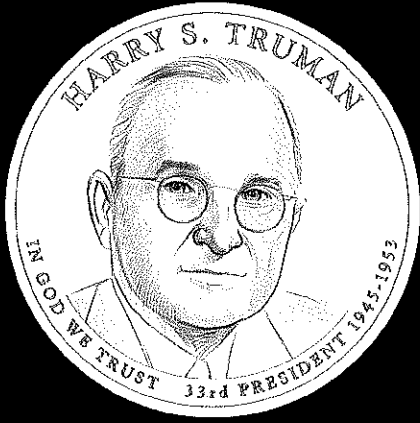

2015-2016 Presidential \$1 Coin
Obverse Candidate Designs

Harry S. Truman
Obverse Candidate Designs

HT-01

HT-02

HT-03

HT-04

HT-05