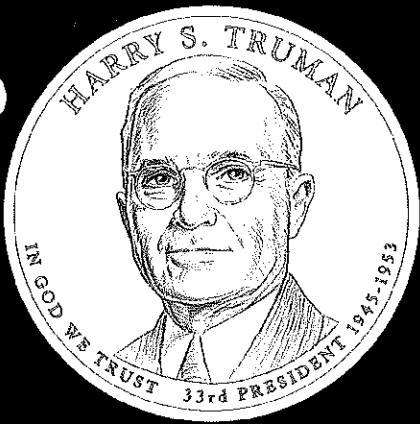

2015-2016 Presidential \$1 Coin
Obverse Candidate Designs

Harry S. Truman
Obverse Candidate Designs

HT-01

HT-02

HT-03

HT-04

HT-05